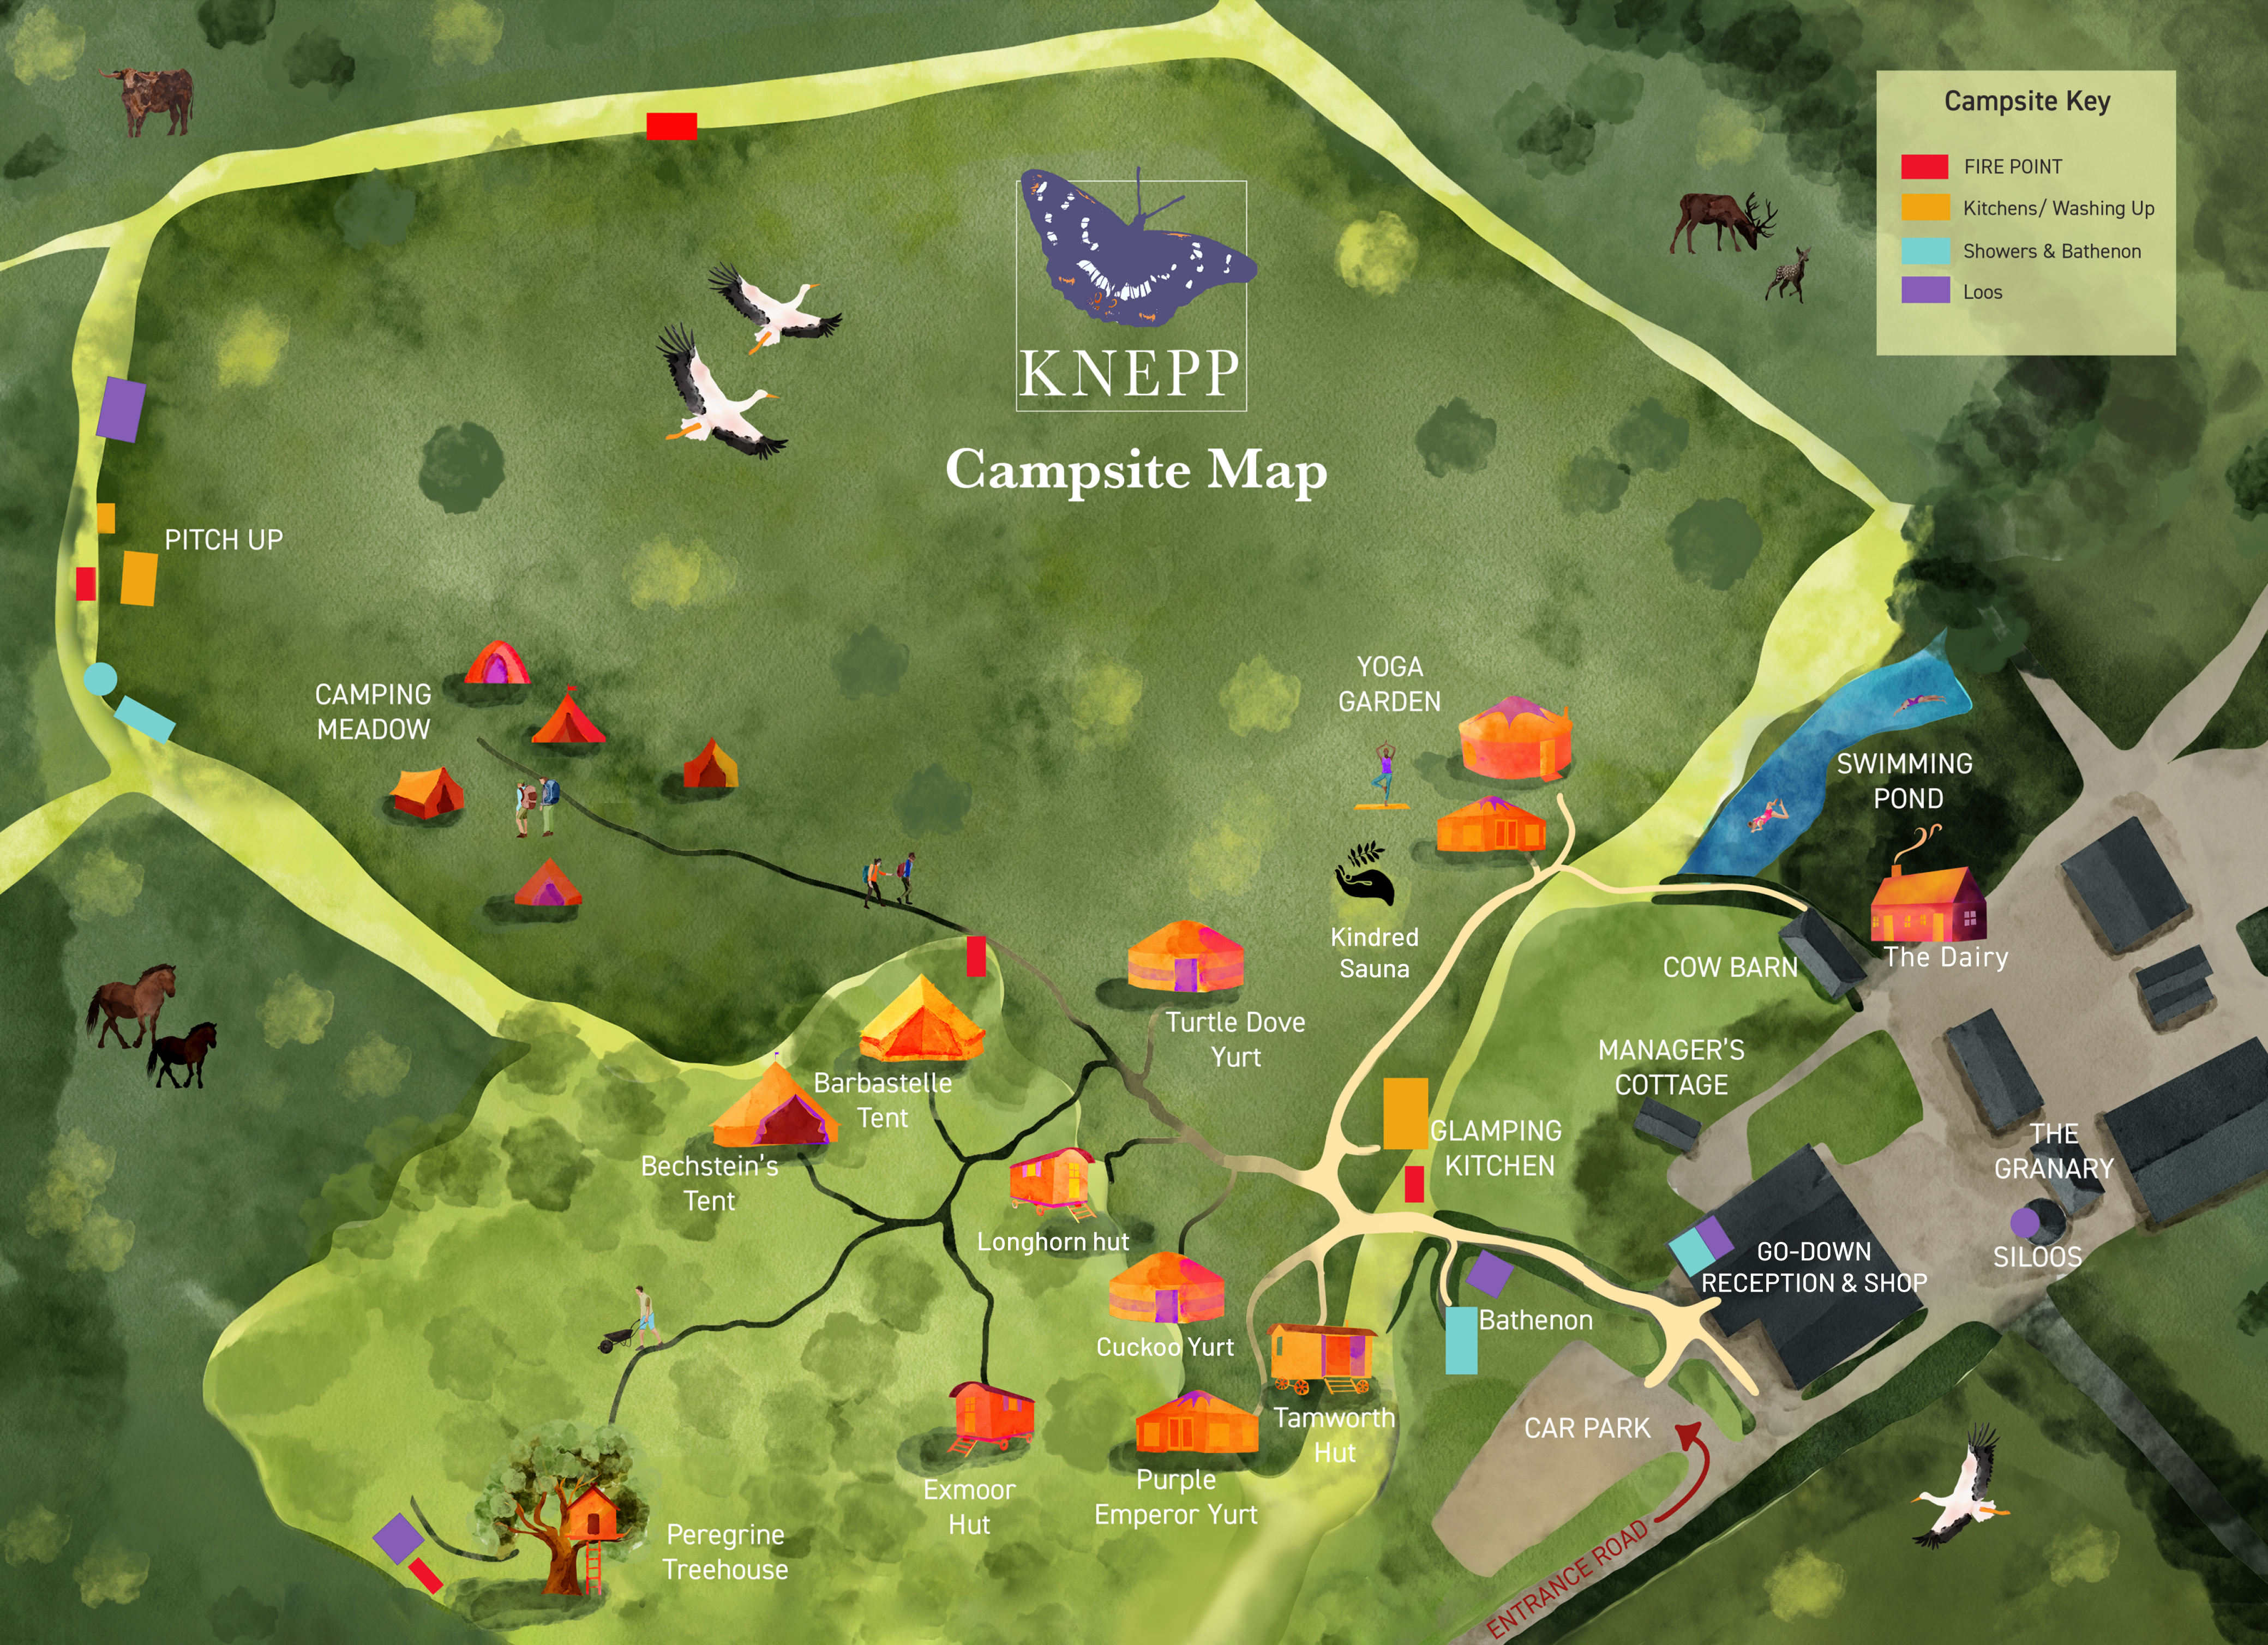

Campsite Map

Campsite Key

- FIRE POINT
- Kitchens/ Washing Up
- Showers & Bathenon
- Loos

PITCH UP

CAMPING MEADOW

YOGA GARDEN

SWIMMING POND

Kindred Sauna

COW BARN

The Dairy

Turtle Dove Yurt

MANAGER'S COTTAGE

Barbastelle Tent

GLAMPING KITCHEN

THE GRANARY

Bechstein's Tent

GO-DOWN RECEPTION & SHOP

SILOOS

Longhorn hut

Bathenon

Cuckoo Yurt

Tamworth Hut

CAR PARK

Exmoor Hut

Purple Emperor Yurt

ENTRANCE ROAD

Peregrine Treehouse