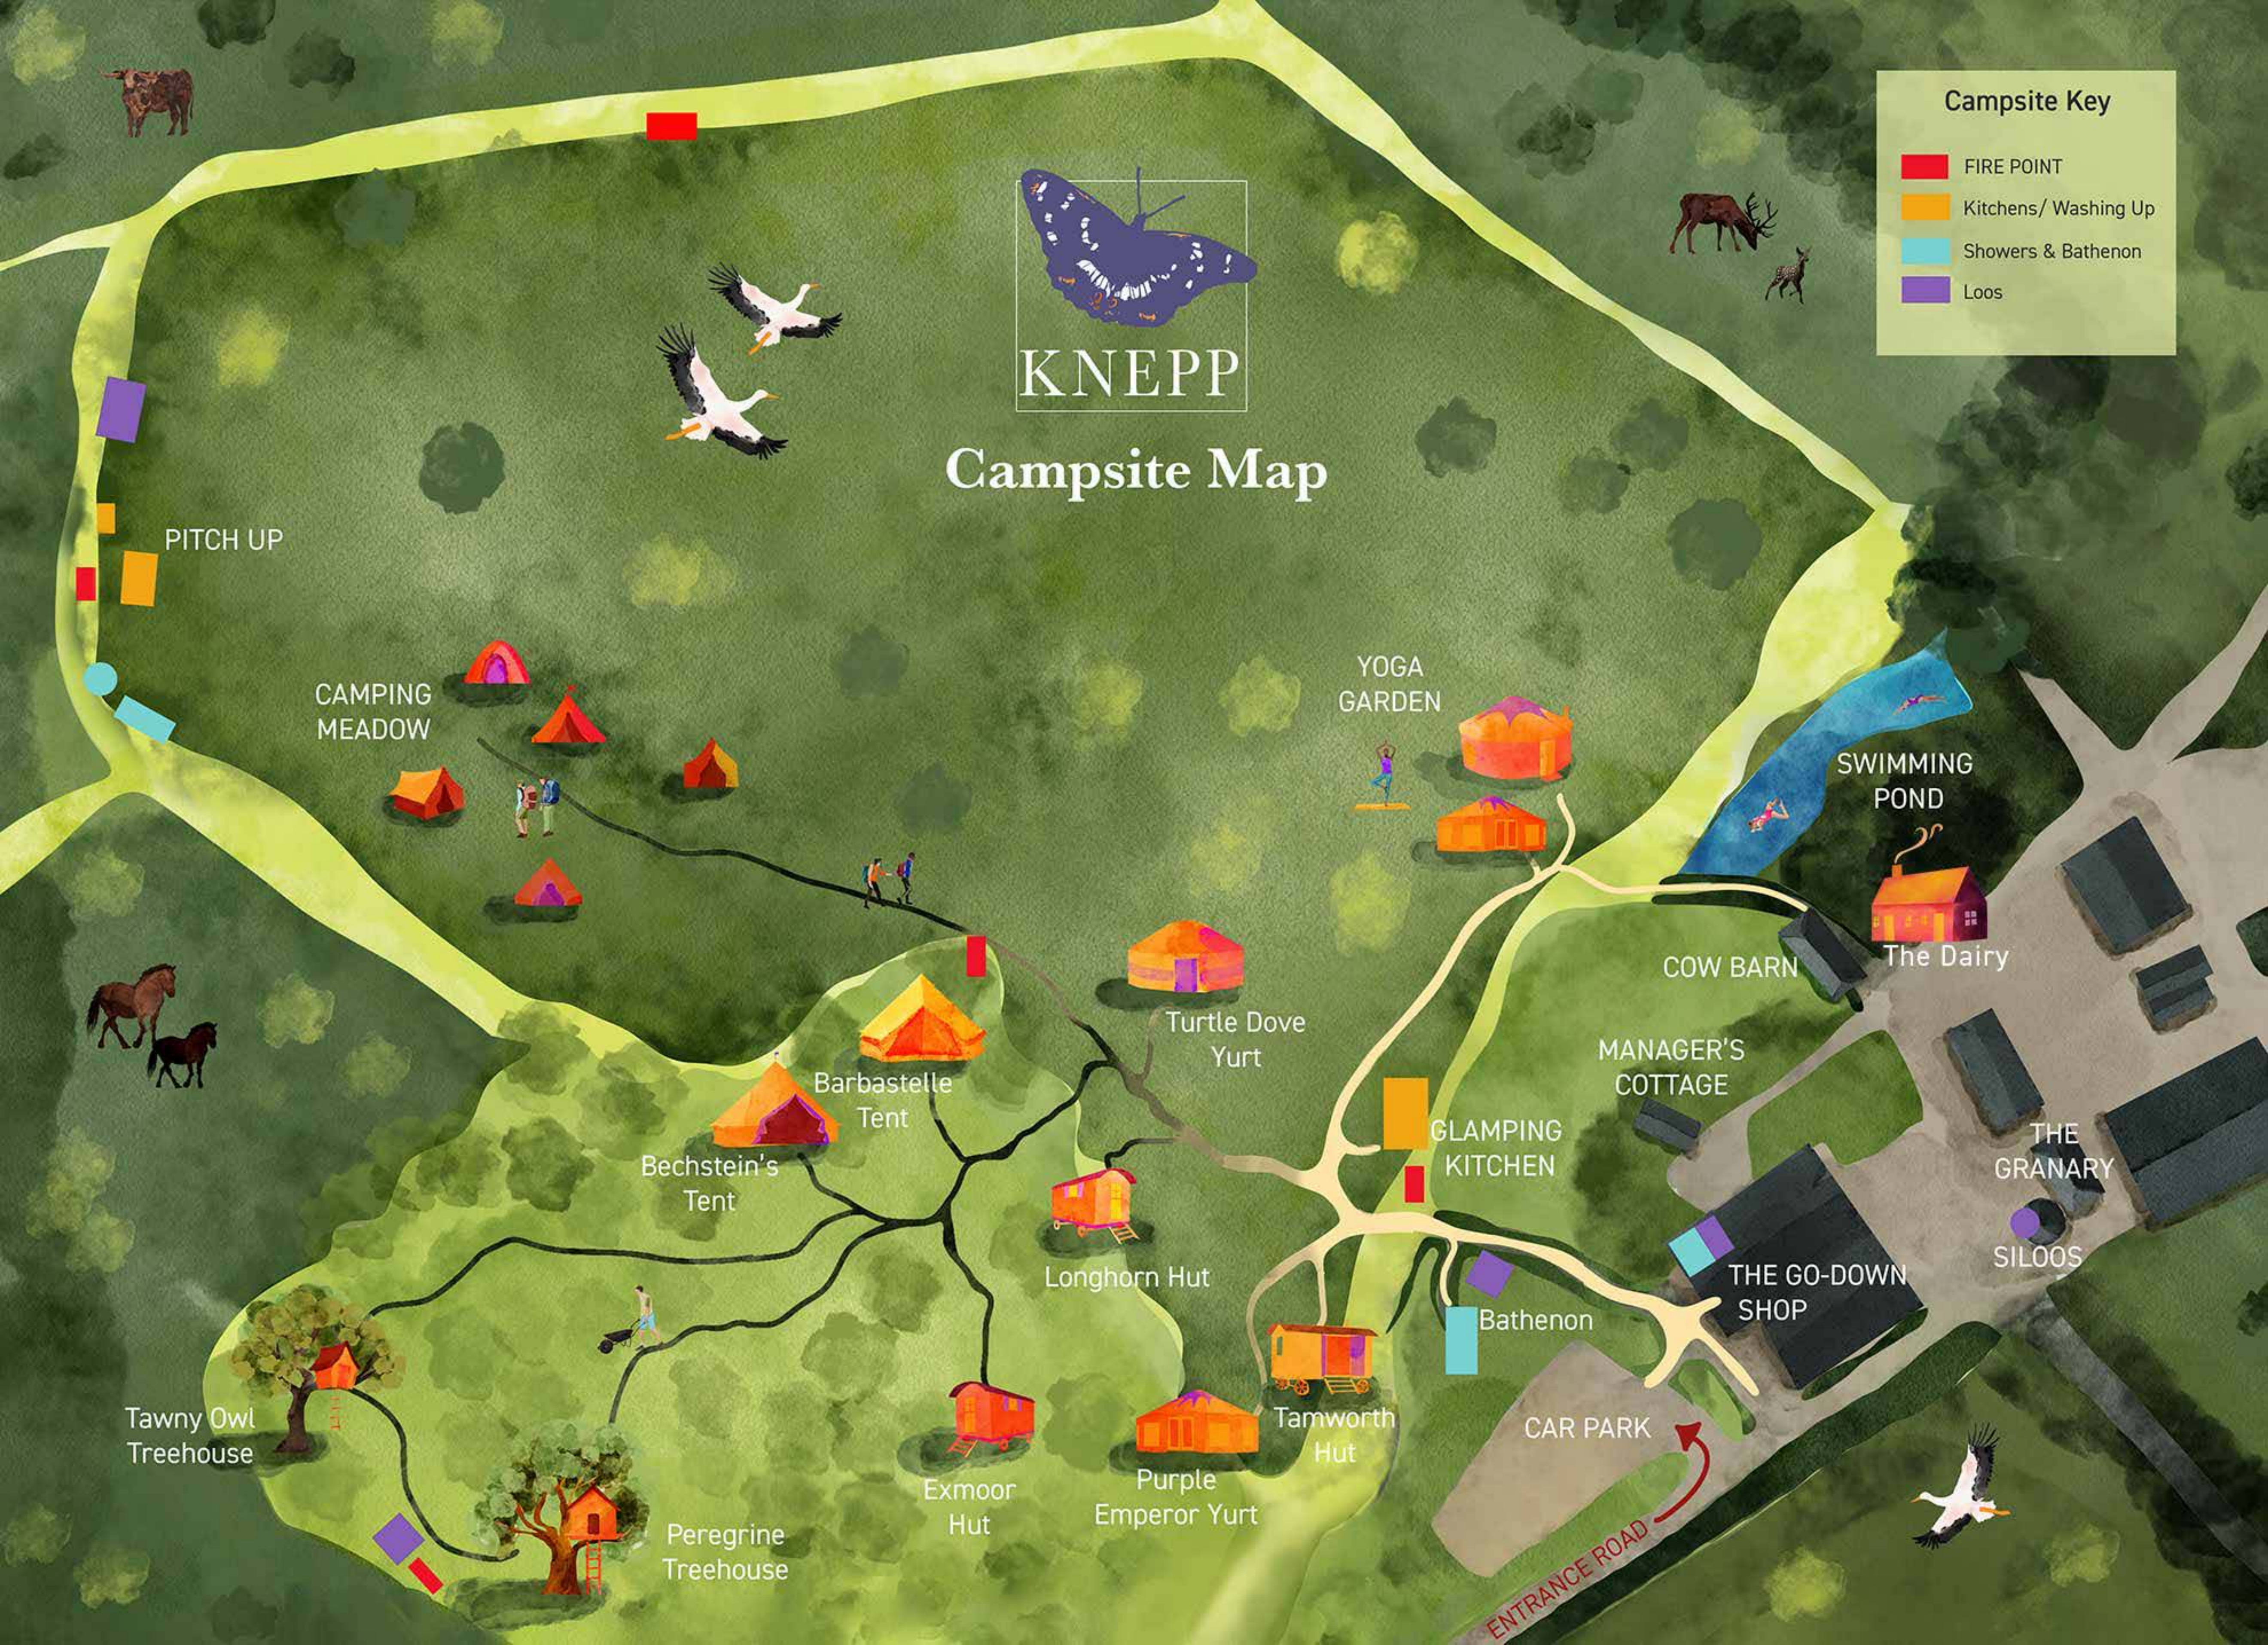

### Campsite Key

- FIRE POINT
- Kitchens/ Washing Up
- Showers & Bathenon
- Loos

PITCH UP

CAMPING MEADOW

YOGA GARDEN

SWIMMING POND

COW BARN

The Dairy

MANAGER'S COTTAGE

THE GRANARY

SILOOS

THE GO-DOWN SHOP

CAR PARK

ENTRANCE ROAD

Tawny Owl Treehouse

Peregrine Treehouse

Bathenon

COW BARN

The Dairy

MANAGER'S COTTAGE

THE GRANARY

SILOOS

THE GO-DOWN SHOP

CAR PARK

ENTRANCE ROAD